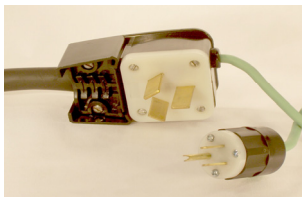

CB3 - Panel / Vent Bag
51" x 32"
For: Panels or Wall Vents
Holds up to 15 panels
Sold Each

CB4 - Panel / Vent Bag
17" x 31"
For: Cut sections of tubing with Wall Injectors installed, small parts
Sold Each

3 WIRE ADAPTERS

D1 - 3 Wire Dryer Adapter
2' - 3 wire 30A with 50A female twist
3 Wire Dryer Adapter
120V Grounding plug

R1 - 3 Wire Dryer Adapter
2' - 3 wire 50A with 50A female twist
3 Wire Range Adapter
120V Grounding plug