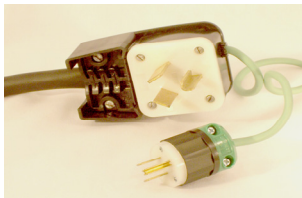

CARRY BAGS

CB1 - General Purpose Bag
36" x 42"
For: tubing, hose or bulky items
Sold Each

CB2 - Rolling Duffel Bag
38" x 16" x 16" with shoulder strap
For: Active hose, Main hoses and small parts
Sold Each

CB3 - Panel / Vent Bag
51" x 32"
For: Panels or Wall Vents
Holds up to 15 panels
Sold Each

CB4 - Panel / Vent Bag
17" x 31"
For: Cut sections of tubing with Wall Injectors installed, small parts
Sold Each

3 WIRE ADAPTERS

D1 - 3 Wire Dryer Adapter
2' - 3 wire 30A with 50A female twist
3 Wire Dryer Adapter
120V Grounding plug

R1 - 3 Wire Dryer Adapter
2' - 3 wire 50A with 50A female twist
3 Wire Range Adapter
120V Grounding plug